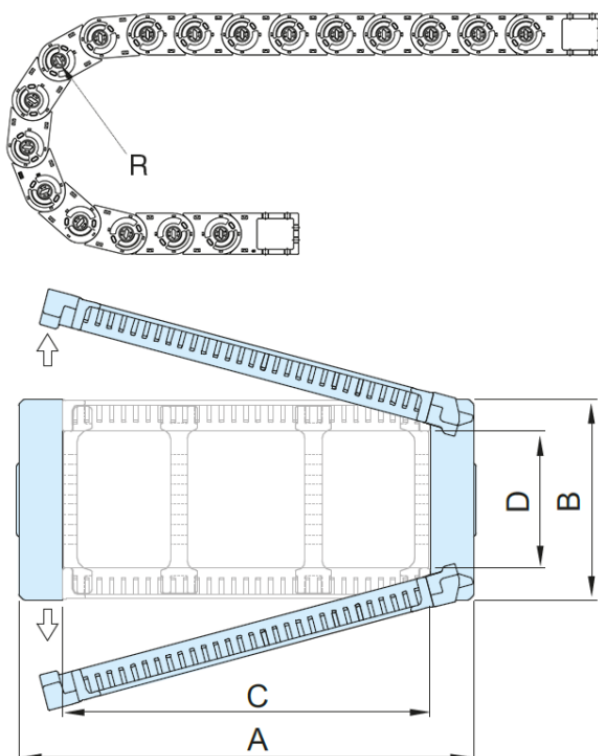

Article number: 18ST095N075R230

Description: ST Shift cable chain, ST095N.075 Radius 230 - Hoved nr. (1LK)
Type ST 095N.075.R230

Measures

A = 113

B = 82

C = 75

D = 56

I = 95

R = 230